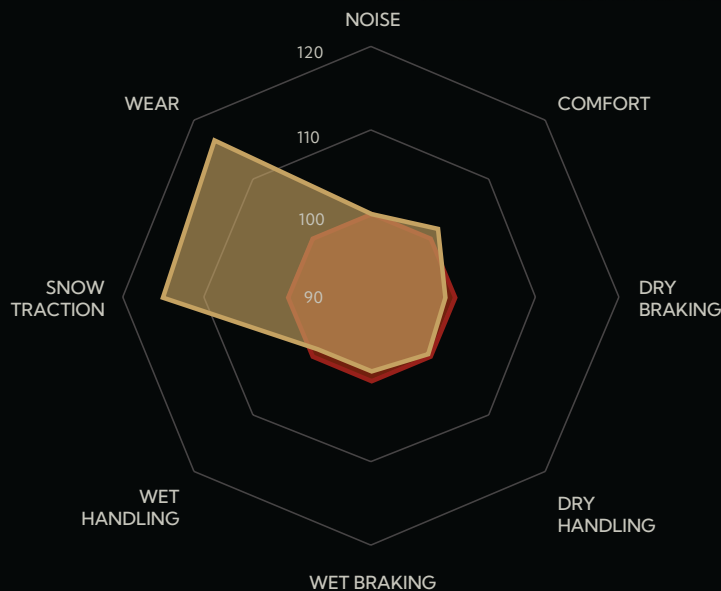

BY THE NUMBERS

- ◆ Number of Sizes: 39
- ◆ Diameters: 16" to 22"
- ◆ 700 A A UTQG rating
- ◆ Up to 65,000 mile warranty
SUV/(P)-Metric 65,000 MI
LT-Metric 60,000 MI

CONQUERS THE COLD...

Driven by technology.

As a true all-weather tire, the **Terra Trac® Cross-V AW** is made to perform when the weather is warm, and ready for action when the temperature falls—no winter tires required. If your customers are looking for a smart choice to meet their all-weather driving needs, the latest addition to our Terra Trac® tire series is the one to get it done.

ADVANCED PERFORMANCE WITHOUT COMPROMISE.

Experience remarkable upgrades in wear and snow traction with the Terra Trac® Cross-V AW. The new all-weather tire surpasses its predecessor, delivering the same exceptional performance you trust.